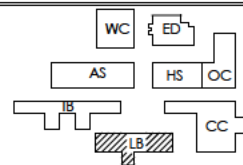

North Seattle College

Not to Scale

LIBRARY BUILDING
Date Revised: 4/1/17

Building/Zone	LB
Floor	0